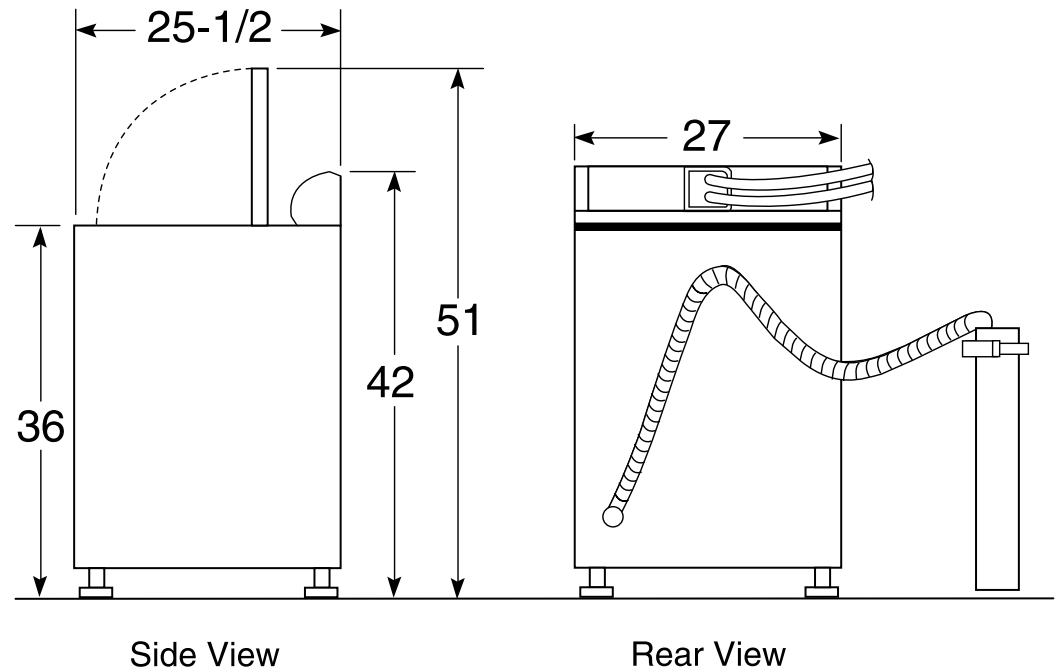

GCWP1800D/1805D GE® 3.7 DOE cu. ft. capacity Extra Action basket

Dimensions and Installation Information (in inches)

Circuit Requirements: An individual, properly-grounded branch circuit, with a three-prong grounding-type receptacle, protected by a 15 or 20 amp circuit breaker or a time-delay fuse, is required.

Electrical Rating: 115V, 60Hz, 10A

Note: Washer wall outlet must be located within 36" of service code entry. Wall outlet must not be located behind dryer.

Installation Information: Before installing, consult installation instructions packed with product for current dimensional data.