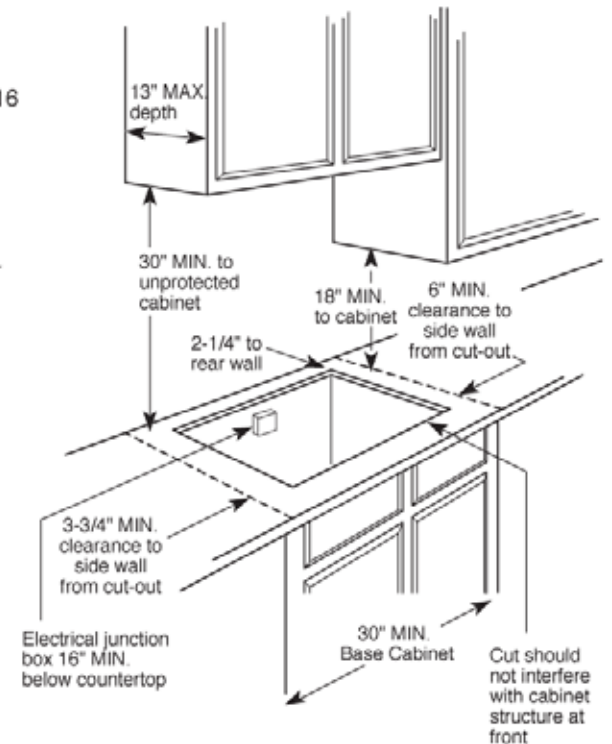

#### Installation With Single Wall Oven Information:

30" Gas Cooktops are approved for use over select GE 27" and 30" Wall Ovens and Warming Drawers. 30" and 36" Gas cooktops are approved for use over 30" Wall Ovens and Warming Drawers. Refer to cooktop and wall oven/warming drawer installation instructions packed with product for current dimensional data.

#### Gas Connection

Dimension and installation information are shown in inches.