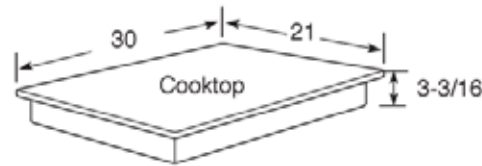

JGP329DET

GE® 30" Built-In Gas Cooktop

Dimensions and Installation Information

AGA Requirement: All gas cooktop models require 7/16" free area below cooktop height to combustible material. Requires 18" minimum from countertop to adjacent overhead cabinets.

Note: If installing with a GE Profile™ Telescopic Downdraft System, consult both cooktop and downdraft installation instructions packed with product before installing. Cooktop gas/electric supply may need to be re-routed to install downdraft.

Electrical Rating: 120V, 60Hz, 5A

Installation With Single Wall Oven Information:

30" Gas Cooktops are approved for use over select GE 27" and 30" Wall Ovens and Warming Drawers. 30" and 36" Gas cooktops are approved for use over 30" Wall Ovens and Warming Drawers. Refer to cooktop and wall oven/warming drawer installation instructions packed with product for current dimensional data.

Installation Information: Before installing, consult installation instructions, packed with product, for current dimensional data.

For answers to your Monogram®, GE Profile™ or GE® appliance questions, visit our website at geappliances.com or call GE Answer Center® service, 800.626.2000.