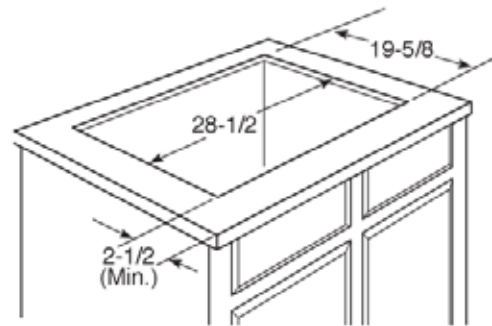

JGP329DET

GE® 30" Built-In Gas Cooktop

Dimensions and Installation Information

AGA Requirement: All gas cooktop models require 7/16" free area below cooktop height to combustible material. Requires 18" minimum from countertop to adjacent overhead cabinets.

Note: If installing with a GE Profile™ Telescopic Downdraft System, consult both cooktop and downdraft installation instructions packed with product before installing. Cooktop gas/electric supply may need to be re-routed to install downdraft.

Electrical Rating: 120V, 60Hz, 5A

Installation With Single Wall Oven Information:

30" Gas Cooktops are approved for use over select GE 27" and 30" Wall Ovens and Warming Drawers. 30" and 36" Gas cooktops are approved for use over 30" Wall Ovens and Warming Drawers. Refer to cooktop and wall oven/warming drawer installation instructions packed with product for current dimensional data.

Installation Information: Before installing, consult installation instructions, packed with product, for current dimensional data.

For answers to your Monogram®, GE Profile™ or GE® appliance questions, visit our website at geappliances.com or call GE Answer Center® service, 800.626.2000.