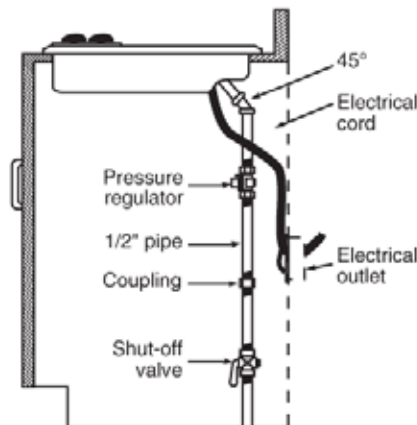

#### Installation With Single Wall Oven Information:

30" Gas Cooktops are approved for use over select GE 27" and 30" Wall Ovens and Warming Drawers. 30" and 36" Gas cooktops are approved for use over 30" Wall Ovens and Warming Drawers. Refer to cooktop and wall oven/warming drawer installation instructions packed with product for current dimensional data.

#### Gas Connection

Dimension and installation information are shown in inches.